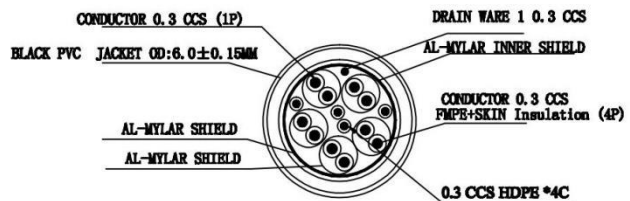

### CABLE DESCRIPTION

Jacket, outer dimension..... 7.0mm  
Cross section area..... 30 AWG  
Color..... black  
Conductor material..... CCS  
Length..... 15 meter  
Function..... HDMI V1.4, support 4K/3D/internet  
Temperature range..... .min.-20°Gmax.70°C