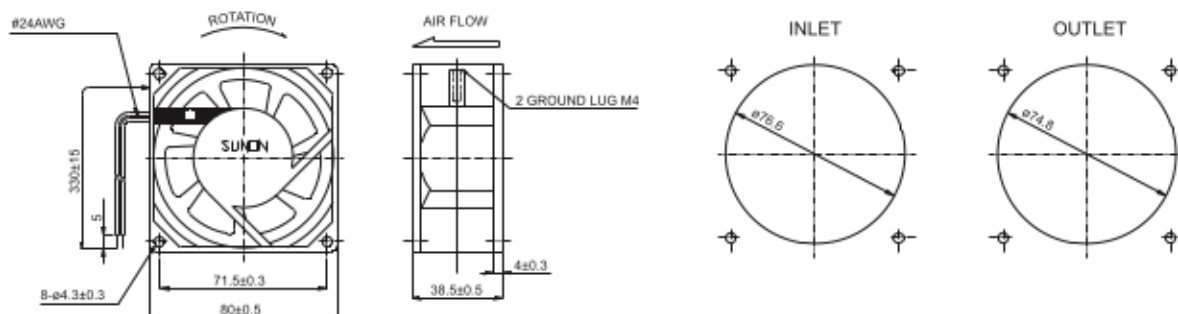

80x80x38 mm

23~31 CFM

■ Specifications

Tamaño	8x8x3.8 CM
Rodamiento	Cojinete
Valor nominal	220/240 VAC
Frecuencia	50/60 Hz
Corriente de potencia	0.09/0.08 AMP
Consumo de energía	18/16 WATTS

Velocidad	2300/2750 RPM
Flujo de aire	23/30 CFM
Presión estática	0.12/0.18 inch-H <sub>2</sub> O
Ruido	31/35 dB(A)
Peso	340 g

Frame : Aluminum alloy

Safety : UL-CUL/TUV NORD/CE/CCC

■ Air Flow-Static Pressure Characteristics

■ External dimensions(mm)

\*All model could be customized. Please contact with Sunon Sales.

\*Specifications are subject to change without notice. Please Visit SUNON website at <http://www.sunon.com> for update information.