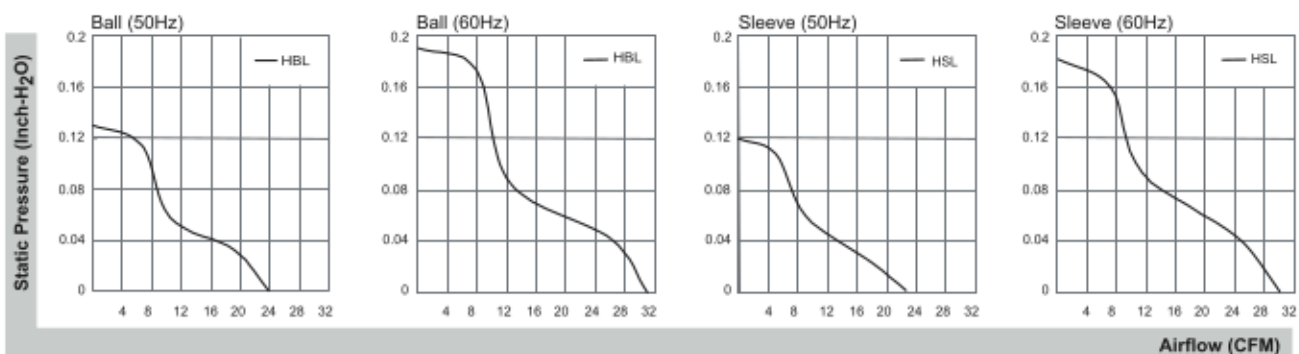

80x80x38 mm

23~31 CFM

■ Specifications

Tamaño	8x8x3.8 CM
Rodamiento	Cojinete
Valor nominal	220/240 VAC
Frecuencia	50/60 Hz
Corriente de potencia	0.09/0.08 AMP
Consumo de energía	18/16 WATTS

Velocidad	2300/2750 RPM
Flujo de aire	23/30 CFM
Presión estática	0.12/0.18 inch-H <sub>2</sub> O
Ruido	31/35 dB(A)
Peso	340 g

Frame : Aluminum alloy

Safety : UL-CUL/TUV NORD/CE/CCC

■ Air Flow-Static Pressure Characteristics

■ External dimensions(mm)

\*All model could be customized. Please contact with Sunon Sales.

\*Specifications are subject to change without notice. Please Visit SUNON website at <http://www.sunon.com> for update information.